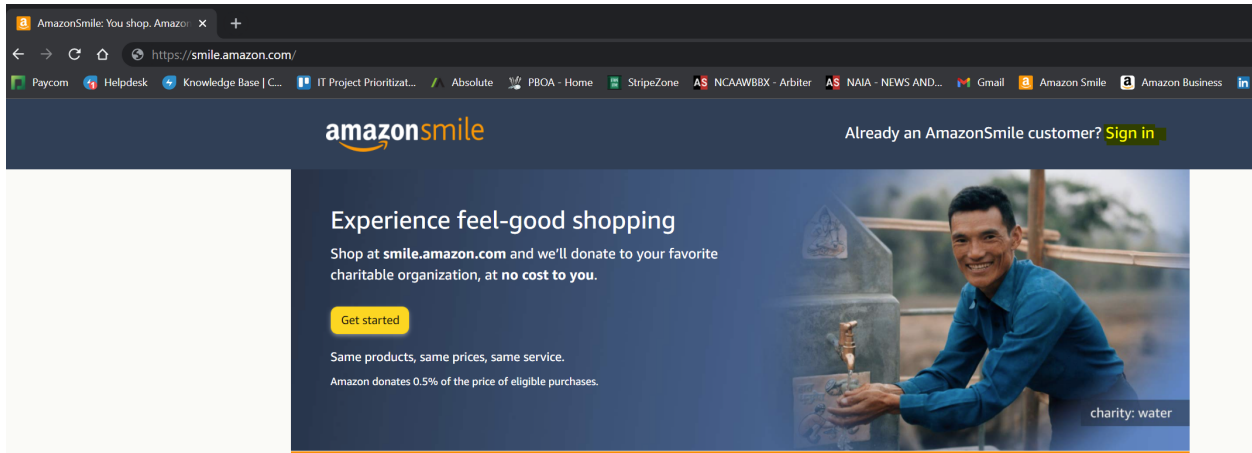

Go to smile.amazon.com on your web browser. Click “Sign in”:

Log in with your credentials:

**You shop. Amazon gives.**

When you shop at smile.amazon.com, Amazon donates 0.5% of your eligible purchases - at no cost to you.

AmazonSmile offers the same products, same low prices, and same services as the Amazon you know.

Sign in using your existing Amazon account to get started.

**Email or mobile phone number**

**Continue**

By continuing, you agree to Amazon's [Conditions of Use](#) and [Privacy Notice](#).